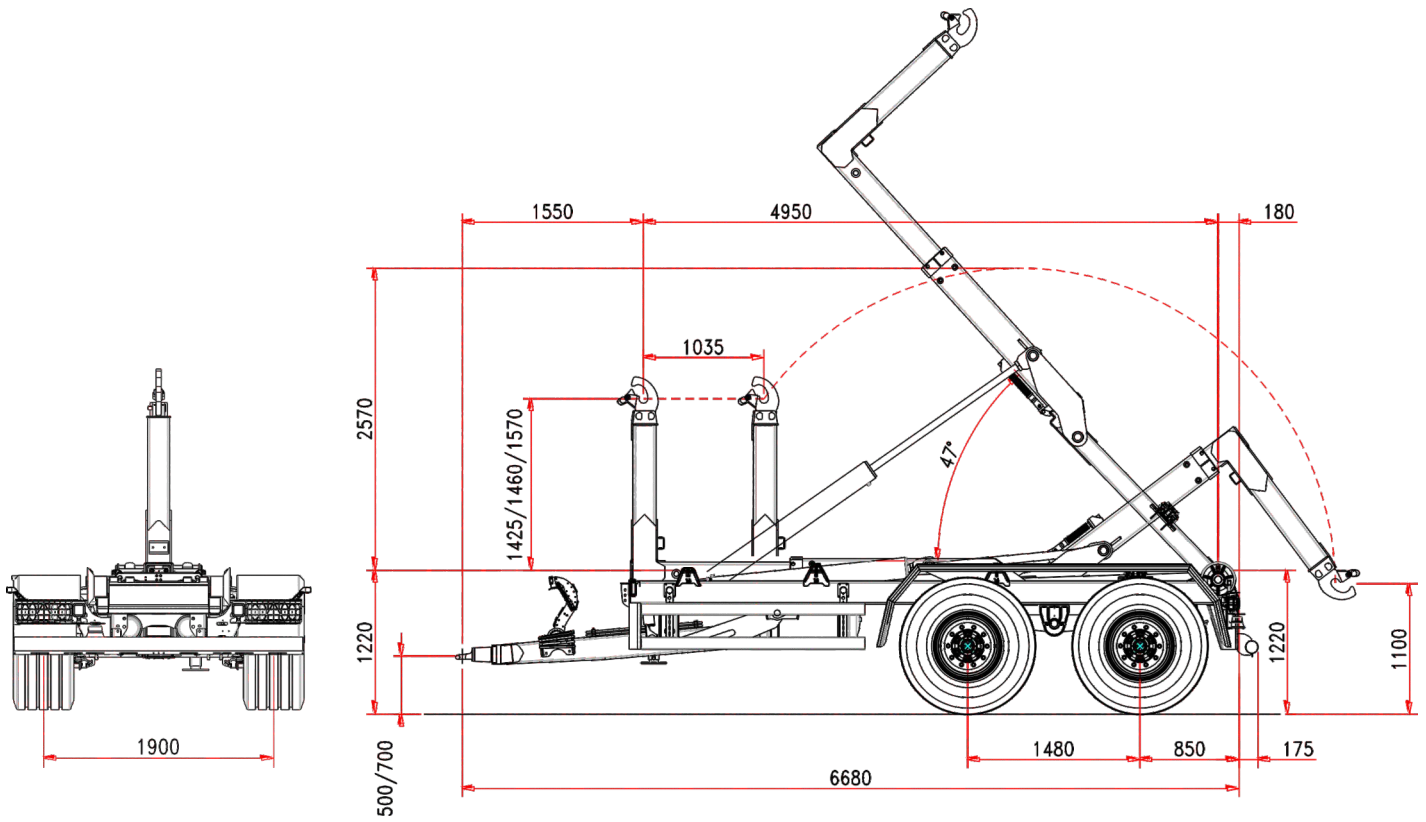

2 AXLES HOOKLIFT ITR 14.21 T
TELESCOPIC
MECHANIC SUSPENSIONS

Standard Features

CHASSIS

Frame section	200 x 100 mm
Draw bar	silent blocks
Leaf spring suspension	21 t
Axes wheelbase	1480 mm
Axes section	2 x 110 mm
Axes	fixed + fixed
Track	2000 mm
Brake drums	400 x 80 mm
Braking system	hydraulic
Towing eye	turning
Support foot	hydraulic
Wheel size	500/60 R22,5
Chassis loading level	1220 mm

WEIGHT AND DIMENSION

Gross Trailer Weight (G.T.W.)	21 t
Container handling cap.	4000/6000 mm
Max speed	40 km/h
(*) Tare	4680 kg

TELESCOPIC ARM

Run	1035 mm
Hook level	1425/1460/1570
Container internal/external	hydraulic
locking	47°
Tipping angle	14 t
Tipping capacity	14 t

OLEO-DYNAMIC SYSTEM

Tractor hydraulics	3 controls d.a.
Oil volume (hooklift filled)	45 l
Hooklift filled:	
Cylinders oil operation	
demand	8 l
Tipping	9,3 l
Loading/unloading	

(*) Tare: the trailer weight is referred to the basic unit without options and accessories.