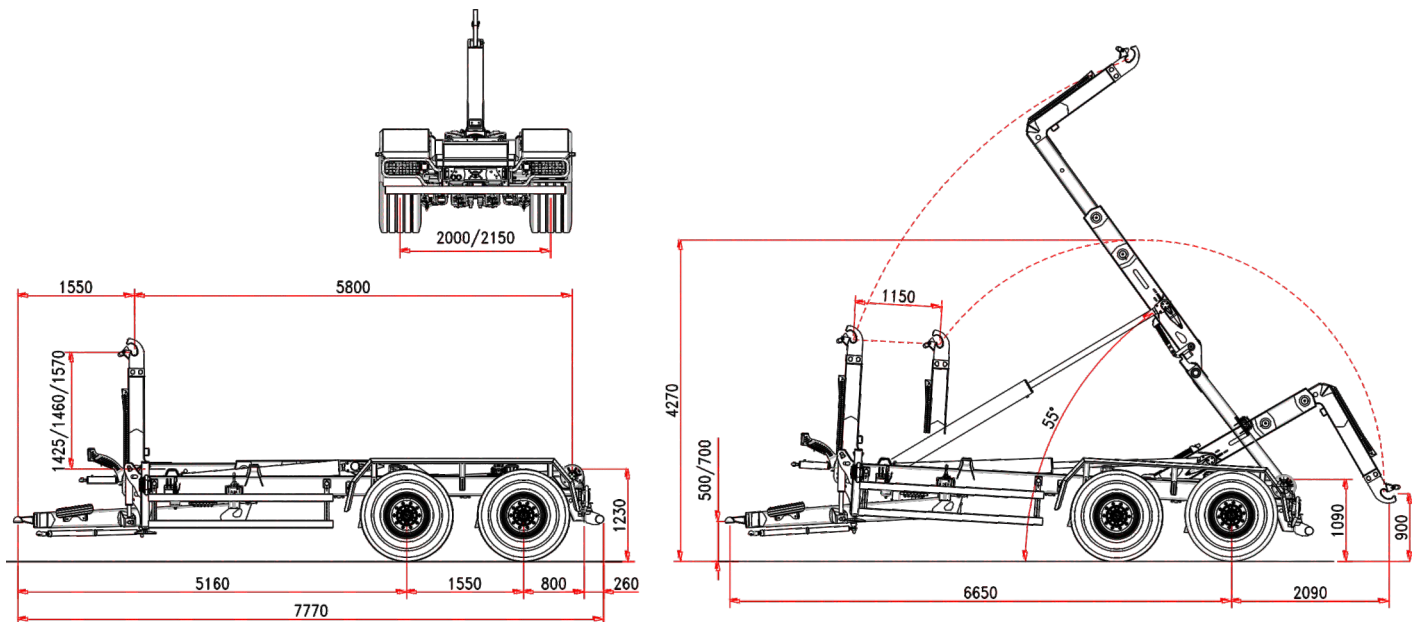

ITR 22.23X

TELESCOPIC

ITRunner

www.itrunner.it

2 AXLES HOOKLIFT ITR 22.23 X
TELESCOPIC
HYDRAULIC SUSPENSIONS

Standard Features

CHASSIS

Frame section	250 x 100 mm
Draw bar	hydraulic
Leaf spring suspension	24 t
Axles wheelbase	1550 mm
Axles section	2 x 150 mm
Axles	fixed + fixed
Track	2000 mm
Brake drums	406 x 120 mm
Braking system	hydraulic
Towing eye	turning
Support foot	2 x hydraulic
Wheel size	550/60 R22,5
Chassis loading level	1230 mm
Front stab. cilinder 3 rd point	standard

WEIGHT AND DIMENSION

Gross Trailer Weight (G.T.W.)	23 t
Container handling cap.	5000/6500 mm
Max speed	40 km/h
(*) Tare	6150 kg

TELESCOPIC ARM

Run	1150 mm
Hook level	1425/1460/1570
Container internal/external locking	hydraulic
Tipping angle	55°
Hoist start cylinder	standard
Tipping capacity	22 t
Lifting capacity	22 t
<i>(according to hook-level)</i>	

OLEO-DYNAMIC SYSTEM

Tractor hydraulics	4 controls d.a.
Oil volume (hooklift filled)	50 l
Hooklift filled:	
Cylinders oil operation	
demand	12 l
Tipping	15 l
Loading/unloading	loading/unloading valves with control Bobeasy base