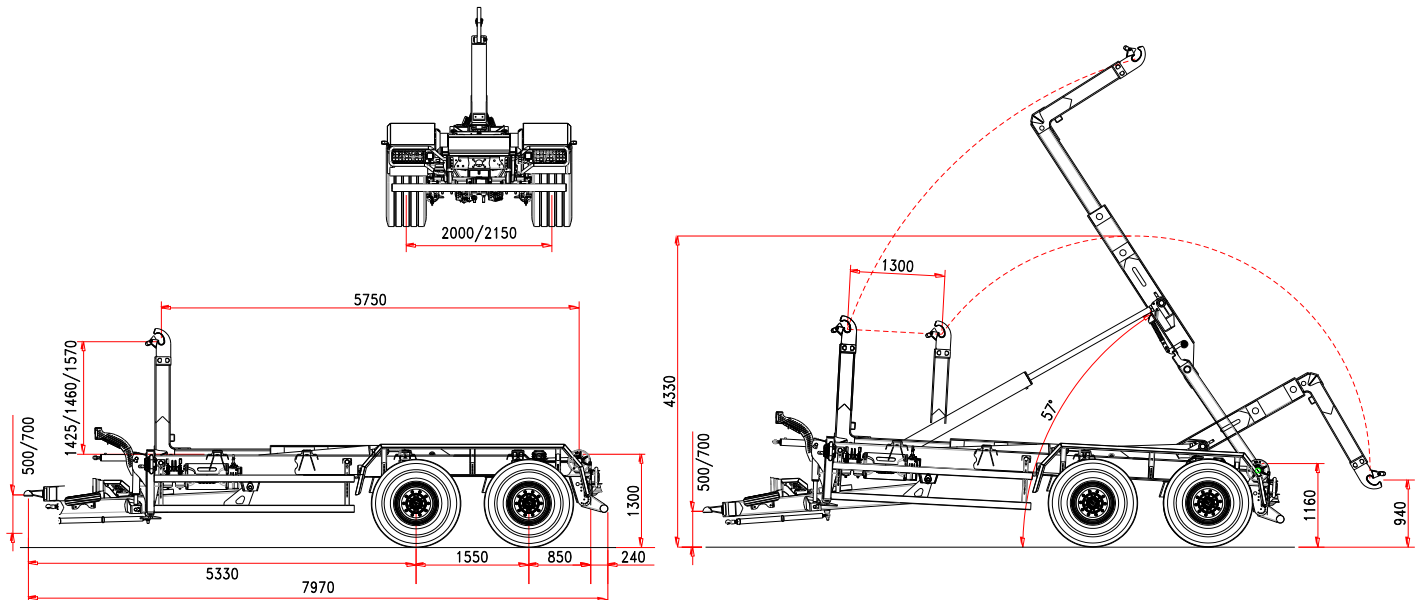

ITR 26.23HD

TELESCOPIC

ITRunner

www.itrunner.it

2 AXLES HOOKLIFT ITR 26.23 HD
TELESCOPIC
HYDRAULIC SUSPENSIONS

Standard Features

CHASSIS

Frame section	250 x 100 mm
Draw bar	hydraulic
Leaf spring suspension	24 t
Axles wheelbase	1550 mm
Axles section	2 x 150 mm
Axles	fixed+fixed
Track	2000 mm
Brake drums	406 x 120 mm
Braking system	hydraulic
Towing eye	turning
Support foot	2 x hydraulic
Wheel size	550/60 R22,5
Chassis loading level	1300 mm
Front stab. cilinder 3 rd point	standard

WEIGHT AND DIMENSION

Gross Trailer Weight (G.T.W.)	23 t
Container handling cap.	5000/6500 mm
Max speed	40 km/h
(*) Tare	6600 kg

TELESCOPIC ARM

Run	1300 mm
Hook level	1425/1460/1570
Container internal/external locking	hydraulic
Tipping angle	57°
Hoist start cylinder	standard
Tipping capacity	26 t
Lifting capacity	26 t
<i>(according to hook-level)</i>	

OLEO-DYNAMIC SYSTEM

Tractor hydraulics	3 controls d.a.
Trailer hydraulics:	
Cardan+piston pump	108 l/1000 rpm
Oil tank	160 l
Max pressure	320 bar
Flow control electro-hydraulics with ground manual levers and remote radio control Bobeasy	12 lt