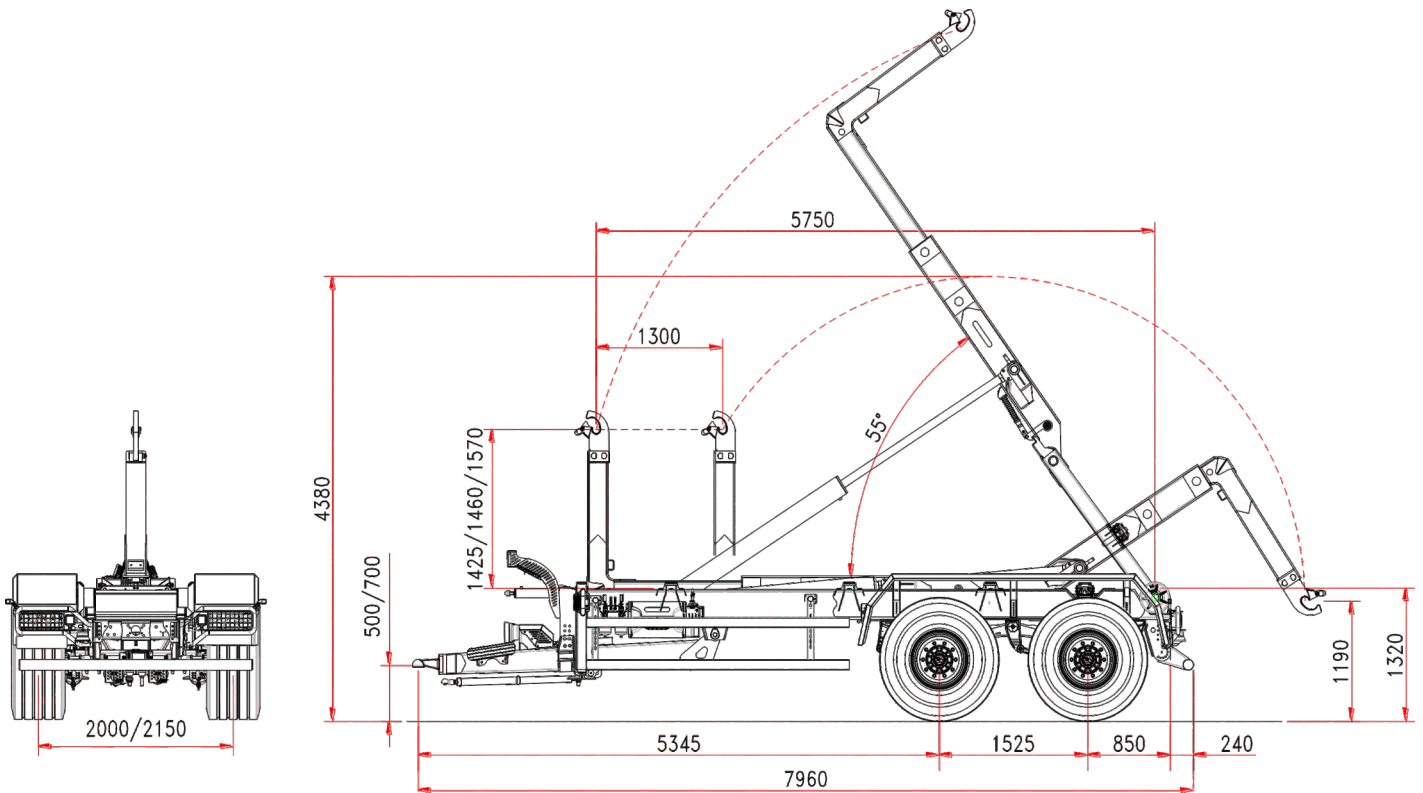

ITR 26.23HDM

TELESCOPIC

ITRunner

www.itrunner.it

2 AXLES HOOKLIFT ITR 26.23 HDM
TELESCOPIC
MECHANIC SUSPENSIONS

Standard Features

CHASSIS

Frame section	250 x 100 mm
Draw bar	silent block
Leaf spring suspension	tandem 24 t
Axles wheelbase	1525 mm
Axles section	2 x 150 mm
Axles	fixed+fixed
Track	2000 mm
Brake drums	406 x 120 mm
Braking system	hydraulic
Towing eye	turning
Support foot	2 x hydraulic
Wheel size	550/60 R22,5
Chassis loading level	1320 mm
Front stab. cilinder 3 rd point	standard

WEIGHT AND DIMENSION

Gross Trailer Weight (G.T.W.)	23 t
Container handling cap.	5000/6500 mm
Max speed	40 km/h
(*) Tare	6450 kg

TELESCOPIC ARM

Run	1300 mm
Hook level	1425/1460/1570
Container internal/external	hydraulic
locking	55°
Tipping angle	standard
Hoist start cylinder	26 t
Tipping capacity	26 t
Lifting capacity	

OLEO-DYNAMIC SYSTEM

Tractor hydraulics	1 controls d.d
Trailer hydraulics:	
Cardan+piston pump	108 l/1000 rpm
Oil tank	160 l
Flow control electro-hydraulics with ground manual levers and remote radio control Bobeasyl	

12 lt

(*) Tare: the trailer weight is referred to the basic unit without options and accessories.

ITRunner

ITR 26.23HDM
TELESCOPIC

ITRunner

ITRunner

Reg. Oltre Rea, 32
12060 Monchiero (CN) - Italy
Phone +39 0173 780 002
Fax +39 0173 780 700
Email: info@itranner.it