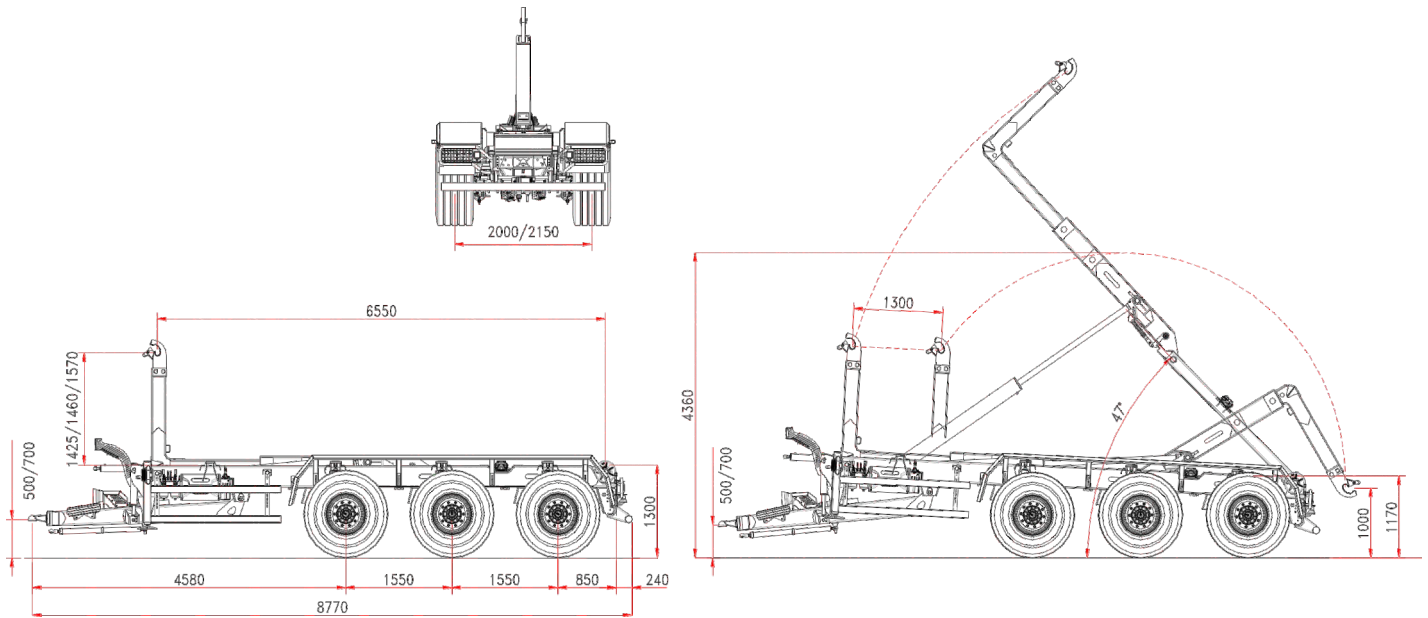

ITR 26.33HD

TELESCOPIC

ITRunner

www.itrunner.it

3 AXLES HOOKLIFT ITR 26.33 HD
TELESCOPIC
HYDRAULIC SUSPENSIONS

Standard Features

CHASSIS

Frame section	250 x 100 mm
Draw bar	hydraulic
Leaf spring suspension	33 t
Axles wheelbase	1550 mm
Axles section	3 x 150 mm
Axles	fixed+fixed+fixed
Track	2000 mm
Brake drums	406 x 120 mm
Braking system	hydraulic
Towing eye	turning
Support foot	2 x hydraulic
Wheel size	550/60 R22,5
Chassis loading level	1300 mm
Front stab. cilinder 3 rd point	standard

WEIGHT AND DIMENSION

Gross Trailer Weight (G.T.W.)	33 t
Container handling cap.	5500/7500 mm
Max speed	40 km/h
(*) Tare	7750 kg

TELESCOPIC ARM

Run	1300 mm
Hook level	1425/1460/1570
Container internal/external locking	hydraulic
Tipping angle	47°
Hoist start cylinder	standard
Tipping capacity	26 t
Lifting capacity	26 t
<i>(according to hook-level)</i>	

OLEO-DYNAMIC SYSTEM

Tractor hydraulics	3 controls d.a.
Trailer hydraulics:	
Cardan+piston pump	108 l/1000 rpm
Oil tank	160 l
Flow control electro-hydraulics with ground manual levers and remote radio control Bobeasy	