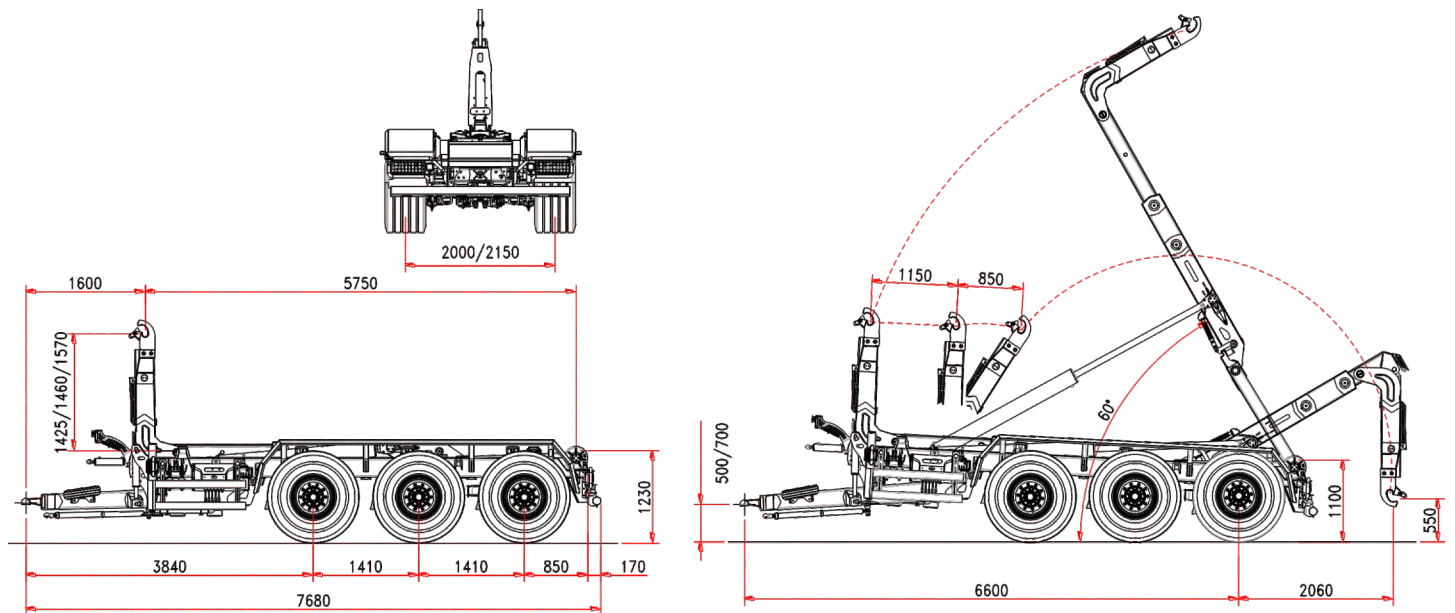

ITRK 22.33X

TELESCOPIC ARTICULATED

ITRunner

www.itrunner.it

3 AXLES HOOKLIFT ITRK 22.33 X TELESCOPIC AND ARTICULATED HYDRAULIC SUSPENSIONS

Standard Features

CHASSIS

Frame section	250 x 100 mm
Draw bar	hydraulic
Suspension hydraulic	33 t
Axles wheelbase	1410 mm
Axles section	3 x 150 mm
Axles	fixed+fixed+fixed
Track	2000 mm
Brake drums	406 x 120 mm
Braking system	hydraulic
Towing eye	turning
Support foot	2xhydraulic
Wheel size	550/60 R22,5
Chassis loading level	1230 mm
Front stab. Cylinder 3 rd point	standard

WEIGHT AND DIMENSION

Gross Trailer Weight (G.T.W.)	33 t
Container handling cap.	4500/6500 mm
Max speed	40 km/h
(*) Tare	7400 kg

TELESCOPIC AND ARTICULATED ARM

Run	1150 + 850 mm
Hook level	1425/1460/1570
Container internal/external locking	hydraulic
Tipping angle	60°
Hoist start cylinder	standard
Tipping capacity	22 t
Lifting capacity	22 t

OLEO-DYNAMIC SYSTEM

Tractor hydraulics	4 controls d.a.
Oil volume (hooklift filled)	50 l
Cylinders oil operation demand	
Tipping	19 l
Loading/unloading	18 l
Electro-valves 4 section with BOBEASY base control	

(*) Tare: the trailer weight is referred to the basic unit without options and accessories.

ITRunner

ITRK22.33X
TELESCOPIC ARTICULATED

ITRunner
www.sgrar-profi.at
www.bobpa.com

bob
LIFT YOUR LIFE

ITRunner

ITRunner