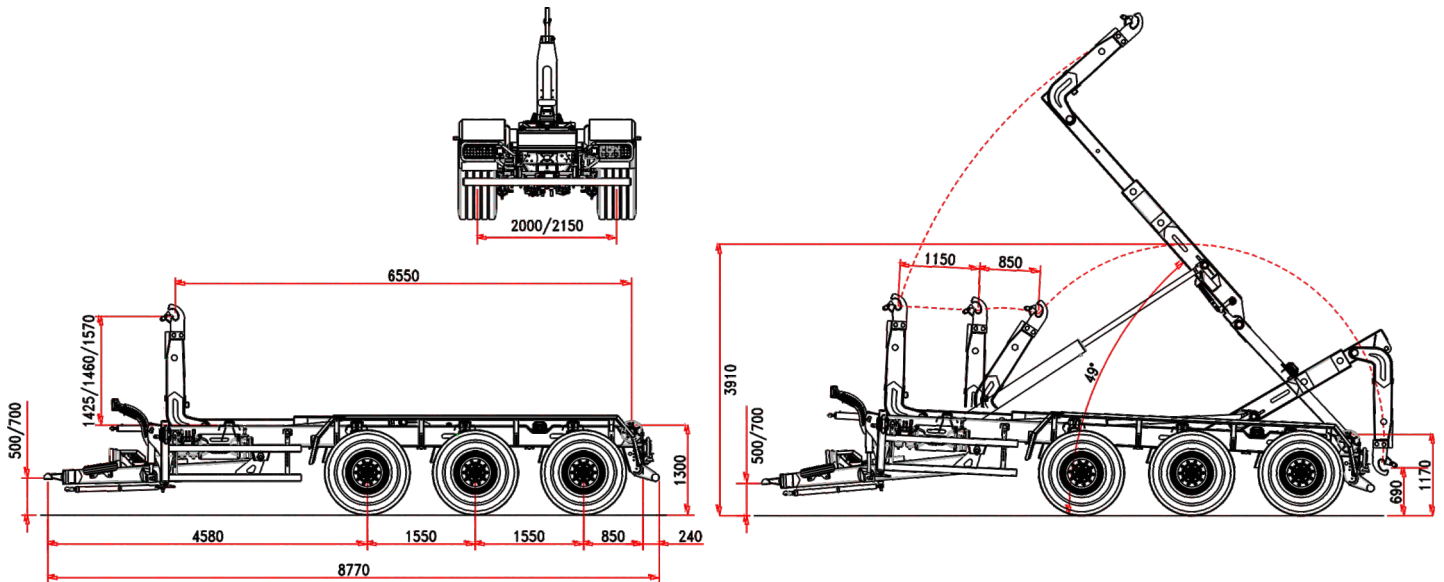

ITRK 26.33HD

TELESCOPIC ARTICULATED

ITRunner

www.itrunner.it

3 AXLES HOOKLIFT ITRK 26.33 HD TELESCOPIC AND ARTICULATED HYDRAULIC SUSPENSIONS

Standard Features

CHASSIS

| | |
|--|-------------------|
| Frame section | 250 x 100 mm |
| Draw bar | hydraulic |
| Suspension hydraulic | 33 t |
| Axles wheelbase | 1550 mm |
| Axles section | 3 x 150 mm |
| Axles | fixed+fixed+fixed |
| Track | 2000 mm |
| Brake drums | 406 x 120 mm |
| Braking system | hydraulic |
| Towing eye | turning |
| Support foot | 2xhydraulic |
| Wheel size | 550/60 R22,5 |
| Chassis loading level | 1300 mm |
| Front stab. Cylinder 3 rd point | standard |

WEIGHT AND DIMENSION

| | |
|-------------------------------|--------------|
| Gross Trailer Weight (G.T.W.) | 33 t |
| Container handling cap. | 5000/7500 mm |
| Max speed | 40 km/h |
| (*) Tare | 7950 kg |

TELESCOPIC AND ARTICULATED ARM

| | |
|-------------------------------------|----------------|
| Run | 1150 + 850 mm |
| Hook level | 1425/1460/1570 |
| Container internal/external locking | hydraulic |
| Tipping angle | 49° |
| Hoist start cylinder | standard |
| Tipping capacity | 26 t |
| Lifting capacity | 26 t |

OLEO-DYNAMIC SYSTEM

| | |
|---|-----------------|
| Tractor hydraulics | 3 controls d.a. |
| Trailer hydraulics: | |
| Cardan + piston pump | 108 l/1000 rpm |
| Oil tank | 160 l |
| Flow control electro-hydraulic with ground manual levers and remote radio control Bobeasy | |